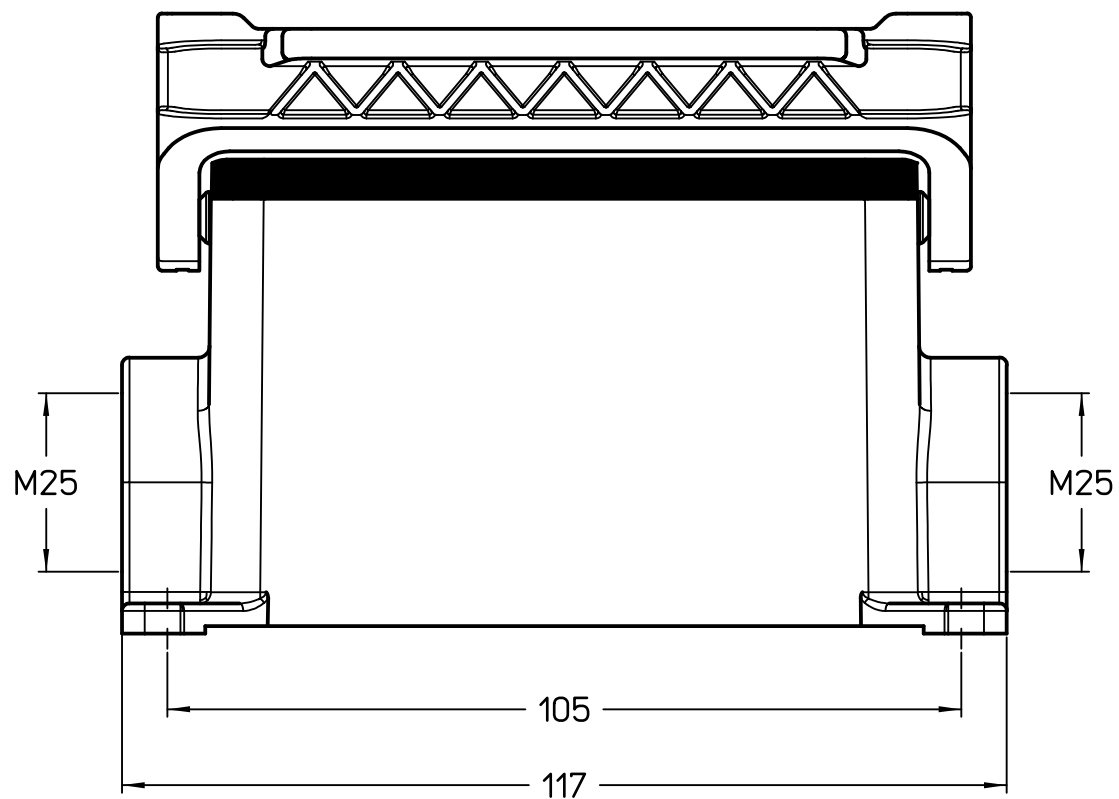

Diritti riservati All rights reserved

1

2

3

Dimensions
in mm

Simplified representation with dimensions without tolerance

Original Size A4

MLP 16 L225

Date 08/03/23

surface mounting housing, size "77.27", 2x M25 side entries,

Sign. G. Renna

with 1 IL-BRID lever

Scale
1:1

1

2

3