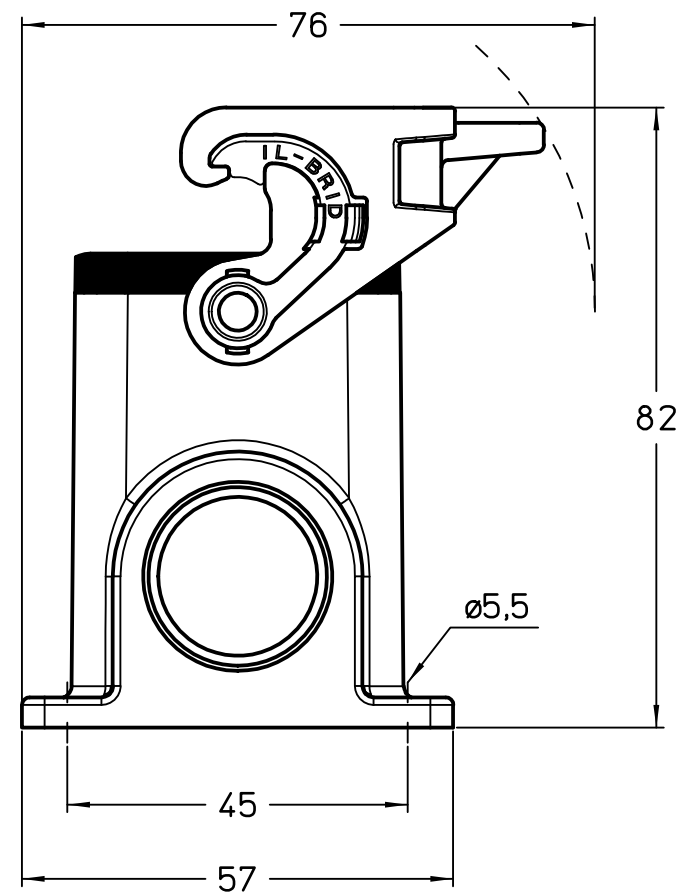

Diritti riservati All rights reserved

1

2

3

Dimensions
in mm

Simplified representation with dimensions without tolerance

Original Size A4

MLP 16 L225

Date 08/03/23

surface mounting housing, size "77.27", 2x M25 side entries,

Sign. G. Renna

with 1 IL-BRID lever

Scale
1:1

1

2

3