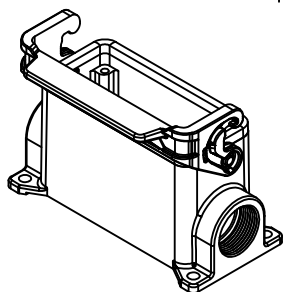

Diritti riservati All rights reserved

1

2

3

Dimensions
in mm

Simplified representation with dimensions without tolerance

Original Size A4

MLP 16 L225

Date 08/03/23

surface mounting housing, size "77.27", 2x M25 side entries,

Sign. G. Renna

with 1 IL-BRID lever

Scale
1:1

1

2

3